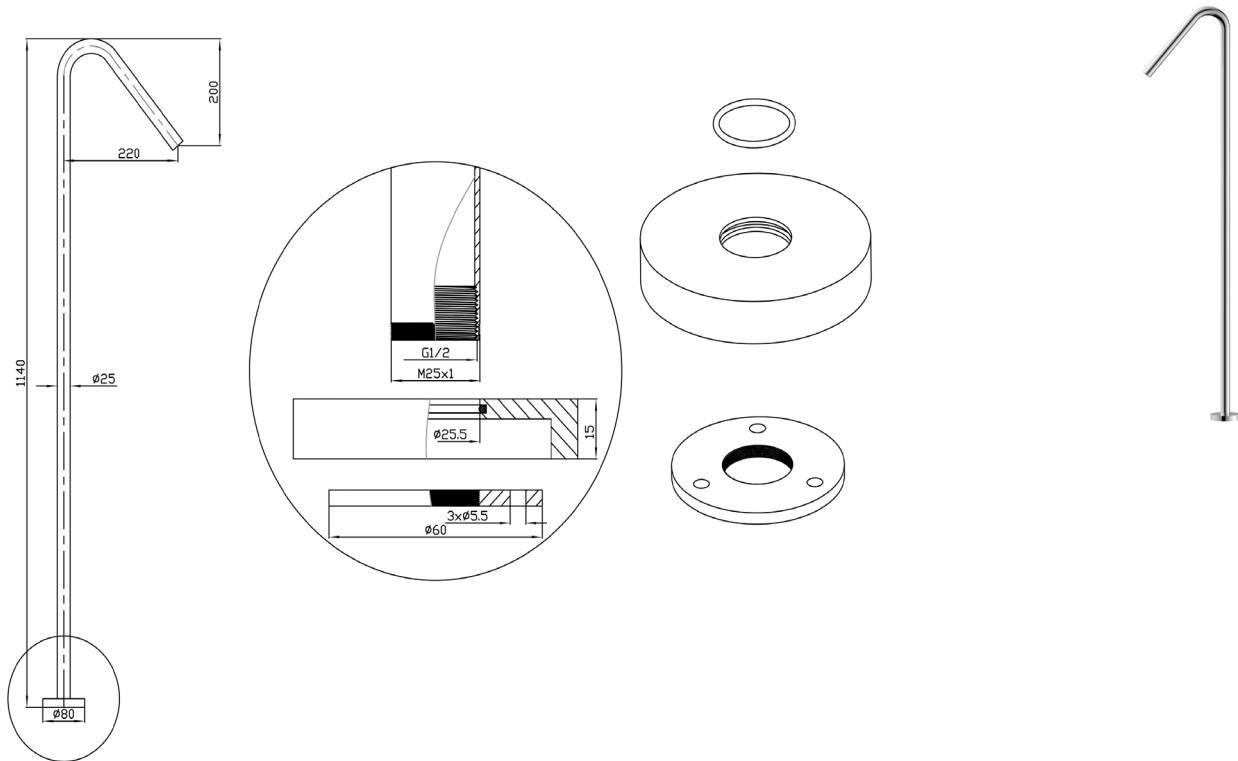

Gigi S1 Freestanding Spout

Chrome

Product Specifications

Code	GG-S1-MP-0255
Barcode	9339897008198
Material	304 Stainless Steel
Finish	Chrome

Experience, *the difference.*

LINSOL.COM.AU

☎ 1300 546 765

@ info@linsol.com.au