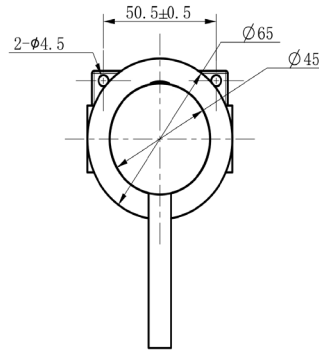

Gigi S1 Wall Mixer

Chrome

Product Specifications

Code	GG-S1-MP-03
Barcode	9339897008242
Material	304 Stainless Steel
Finish	Chrome
Cartridge	35mm

Experience, *the difference.*

LINSOL.COM.AU

☎ 1300 546 765

@ info@linsol.com.au