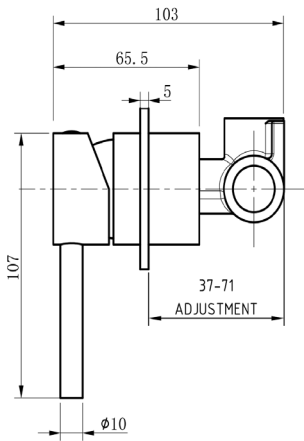

Gigi S1 Wall Mixer

Chrome

Product Specifications

Code	GG-S1-MP-03
Barcode	9339897008242
Material	304 Stainless Steel
Finish	Chrome
Cartridge	35mm

Experience, *the difference.*

LINSOL.COM.AU

☎ 1300 546 765

@ info@linsol.com.au