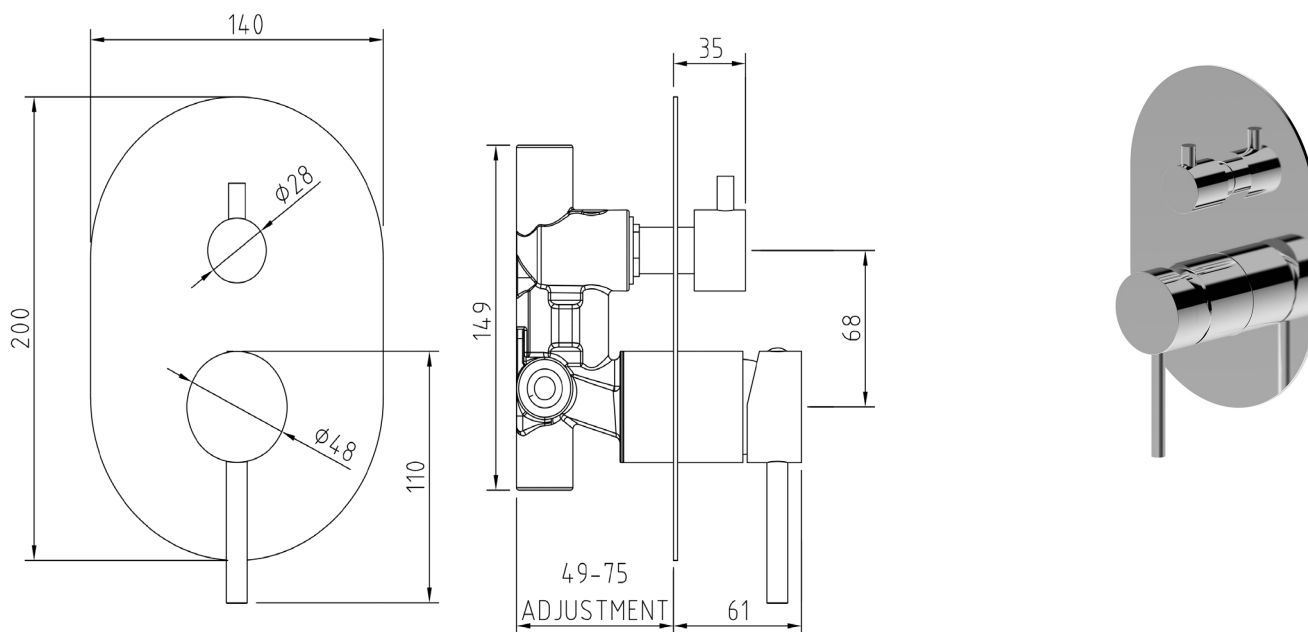

Gigi S1 Wall Mixer w' Diverter

Chrome

Product Specifications

Code	GG-S1-MP-04	WELS Rating	3 Star
Barcode	9339897008297	WELS Reg	S16878
Material	304 Stainless Steel	WELS L/Min	8L/Min
Finish	Chrome	Spindle	1/2 Turn Ceramic Disc
Cartridge	35mm		