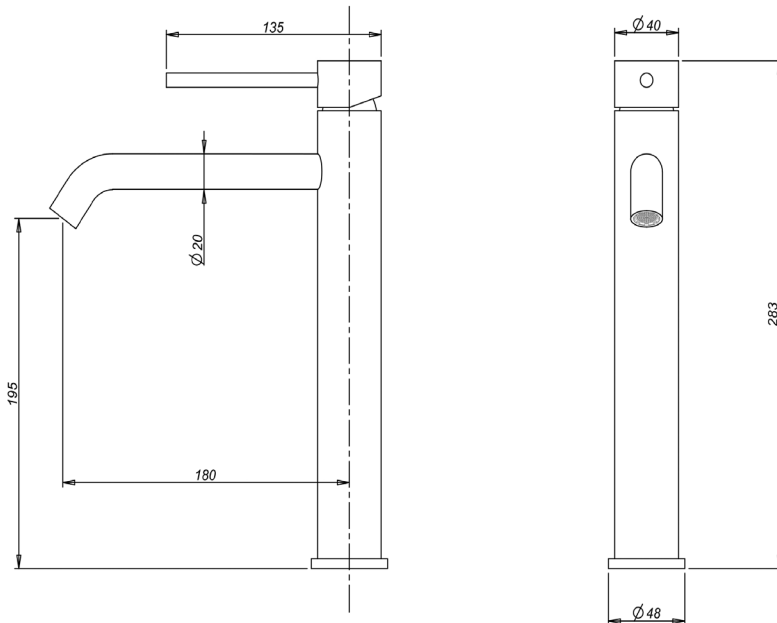

# Gigi S1 Tall Basin Mixer

Chrome

## Product Specifications

Code	GG-S1-MP-05	WELS Rating	6 Star
Barcode	9339897008044	WELS Reg	T40410
Material	304 Stainless Steel	WELS L/Min	4.5L/Min
Finish	Chrome		
Cartridge	35mm		

Experience, *the difference.*