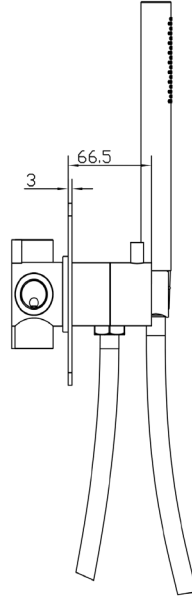

Gigi S1 Progressive Mixer w' Diverter

Chrome

Product Specifications

Code	GG-S1-MP-07
Barcode	9339897008297
Material	304 Stainless Steel
Finish	Chrome
Cartridge	Progressive

WELS Rating	3 Star
WELS Reg	S16878
WELS L/Min	8L/Min