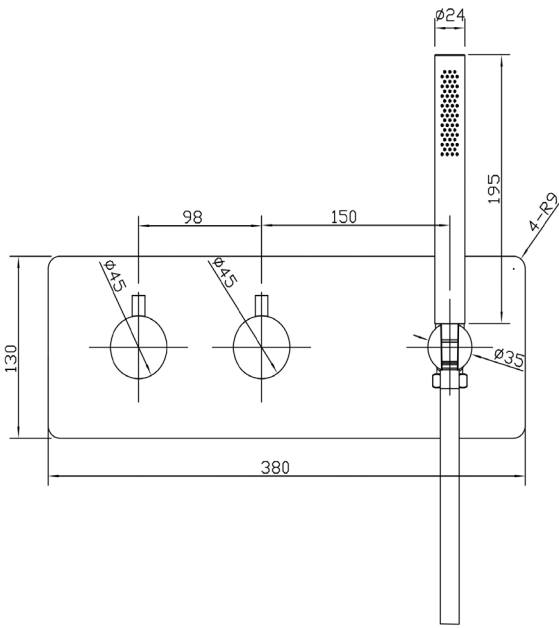

Gigi S1 Progressive Mixer w' Diverter

Chrome

Product Specifications

Code	GG-S1-MP-07
Barcode	9339897008297
Material	304 Stainless Steel
Finish	Chrome
Cartridge	Progressive

WELS Rating	3 Star
WELS Reg	S16878
WELS L/Min	8L/Min