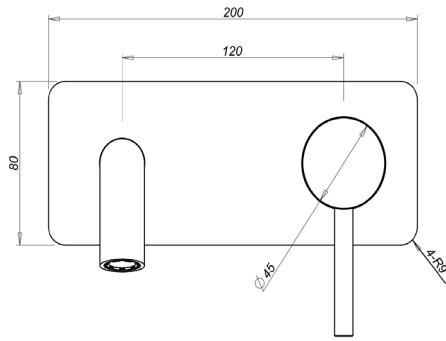

# Gigi S1 Wall Basin Mixer

Chrome

## Product Specifications

Code	GG-S1-MP-09
Barcode	9339897008396
Material	304 Stainless Steel
Finish	Chrome
Cartridge	35mm

WELS Rating	6 Star
WELS Reg	T40484
WELS L/Min	4.5L/Min

Experience, *the difference.*