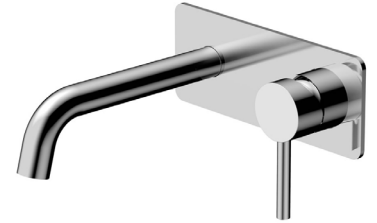

# Gigi S1 Wall Basin Mixer

Chrome

## Product Specifications

Code	GG-S1-MP-09
Barcode	9339897008396
Material	304 Stainless Steel
Finish	Chrome
Cartridge	35mm

WELS Rating	6 Star
WELS Reg	T40484
WELS L/Min	4.5L/Min

Experience, *the difference.*