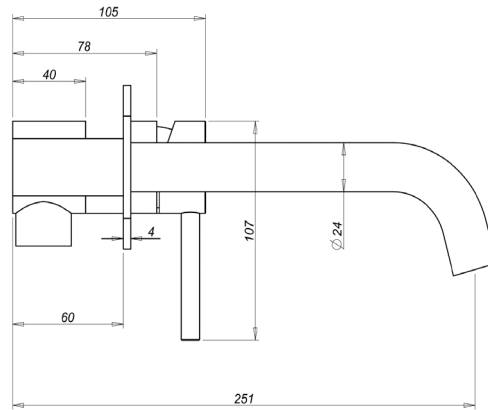

# Gigi S1 Wall Basin Mixer

Chrome

## Product Specifications

Code	GG-S1-MP-09
Barcode	9339897008396
Material	304 Stainless Steel
Finish	Chrome
Cartridge	35mm

WELS Rating	6 Star
WELS Reg	T40484
WELS L/Min	4.5L/Min

Experience, *the difference.*