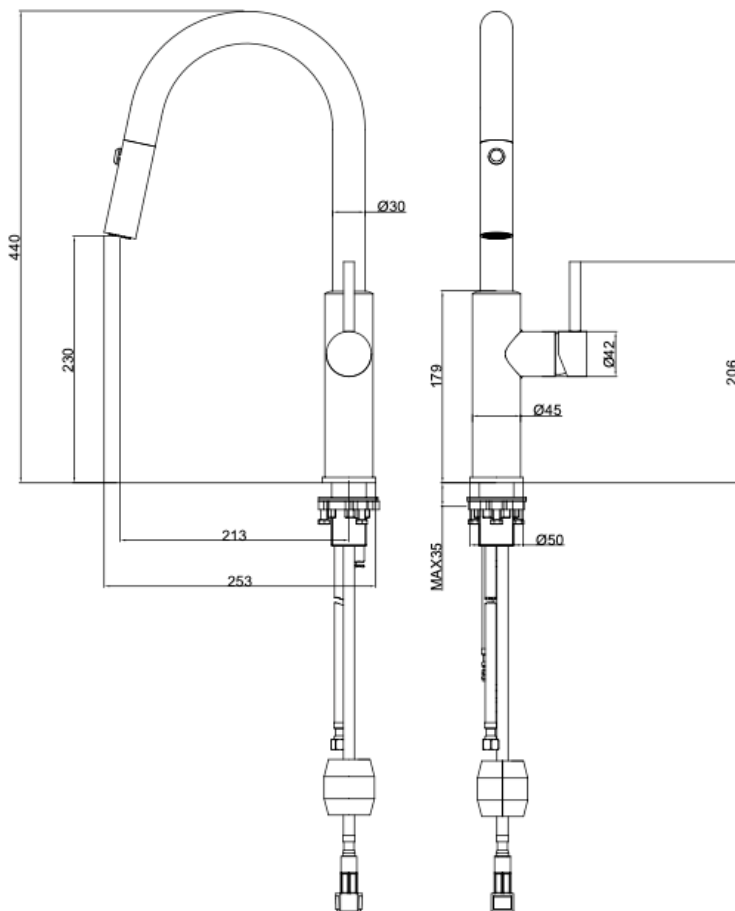

# Halo S2 Pull Out Sink Mixer

Brushed Brass

## Product Specifications

Code	HALO-02RE-BB
Barcode	9339897010030
Material	Stainless Steel
Finish	Brushed Brass

Cartridge	Kerox 35mm
WELS Reg No	T41869
WELS Rating	5 Star
WELS L/Min	5L /Min

Experience, *the difference.*