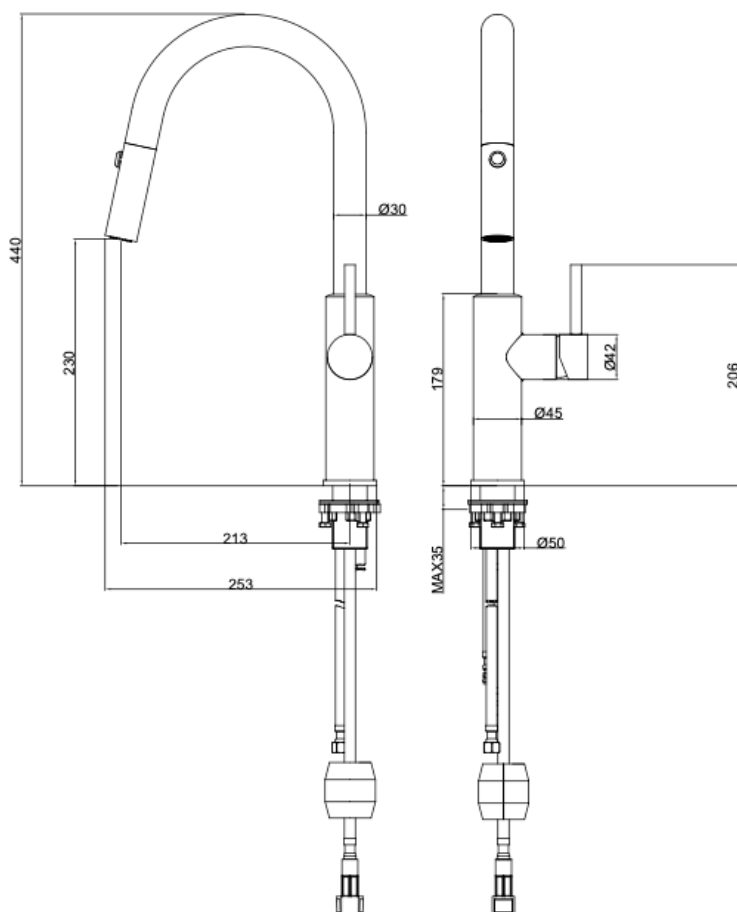

Halo S2 Pull Out Sink Mixer

Brushed Nickel

Product Specifications

Code	HALO-02RE-BN
Barcode	9339897010047
Material	Stainless Steel
Finish	Brushed Nickel

Cartridge	Kerox 35mm
WELS Reg No	T41869
WELS Rating	5 Star
WELS L/Min	5L /Min