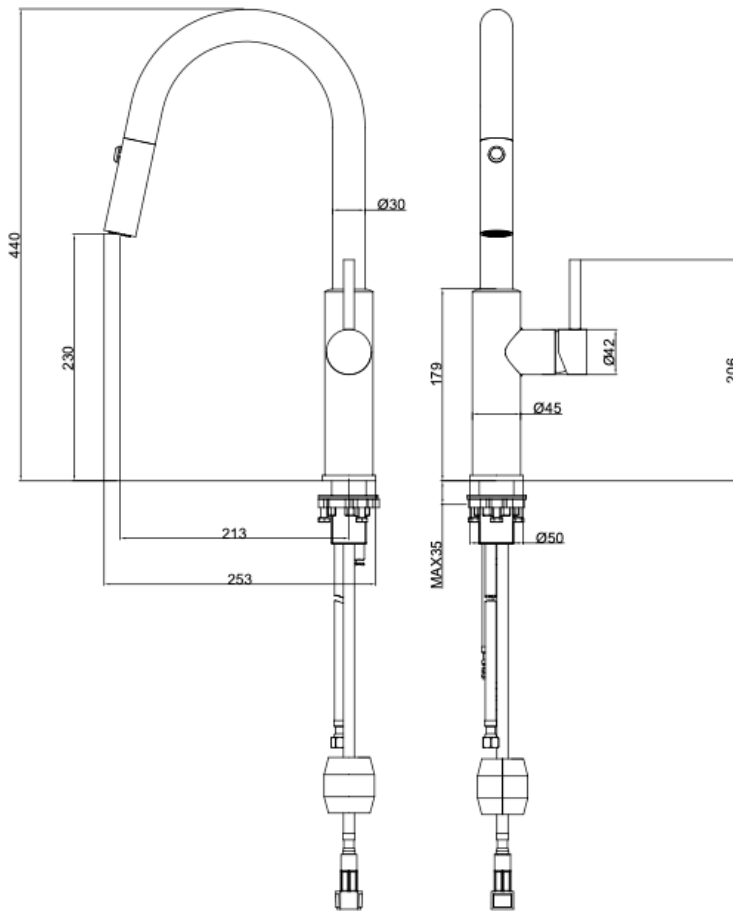

Halo S2 Pull Out Sink Mixer

Chrome

Product Specifications

| | |
|----------|-----------------|
| Code | HALO-02RE-CH |
| Barcode | 9339897010078 |
| Material | Stainless Steel |
| Finish | Chrome |

| | |
|-------------|------------|
| Cartridge | Kerox 35mm |
| WELS Reg No | T41869 |
| WELS Rating | 5 Star |
| WELS L/Min | 5L /Min |