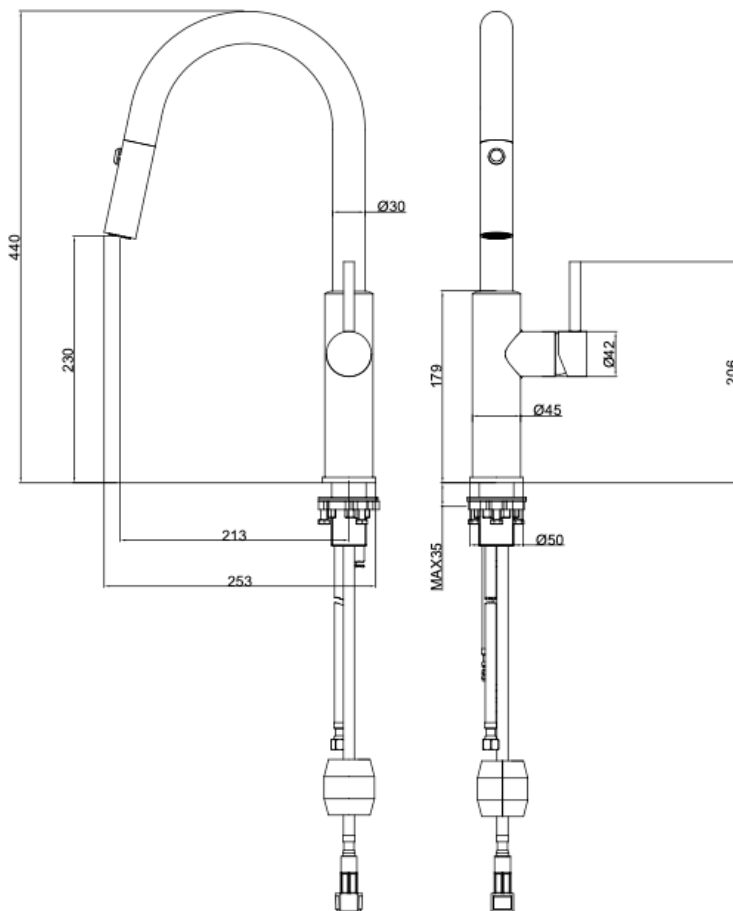

# Halo S2 Pull Out Sink Mixer

Gunmetal

## Product Specifications

Code	HALO-02RE-GM
Barcode	9339897010054
Material	Stainless Steel
Finish	Gunmetal

Cartridge	Kerox 35mm
WELS Reg No	T41869
WELS Rating	5 Star
WELS L/Min	5L /Min

Experience, *the difference.*