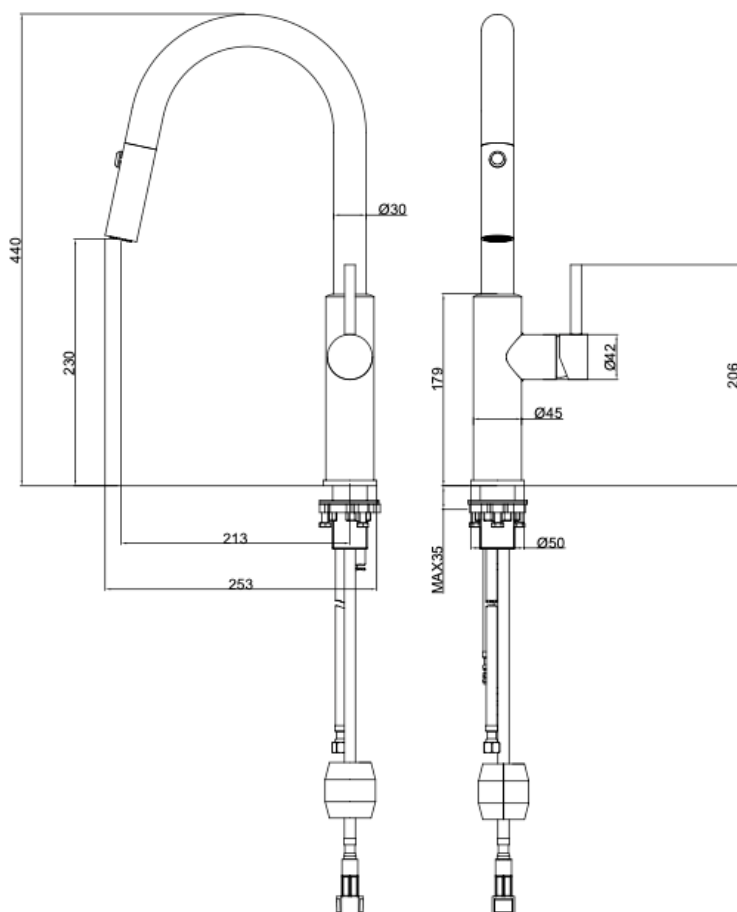

Halo S2 Pull Out Sink Mixer

Matte Black

Product Specifications

Code	HALO-02RE-MB
Barcode	9339897010061
Material	Stainless Steel
Finish	Matte Black

Cartridge	Kerox 35mm
WELS Reg No	T41869
WELS Rating	5 Star
WELS L/Min	5L /Min