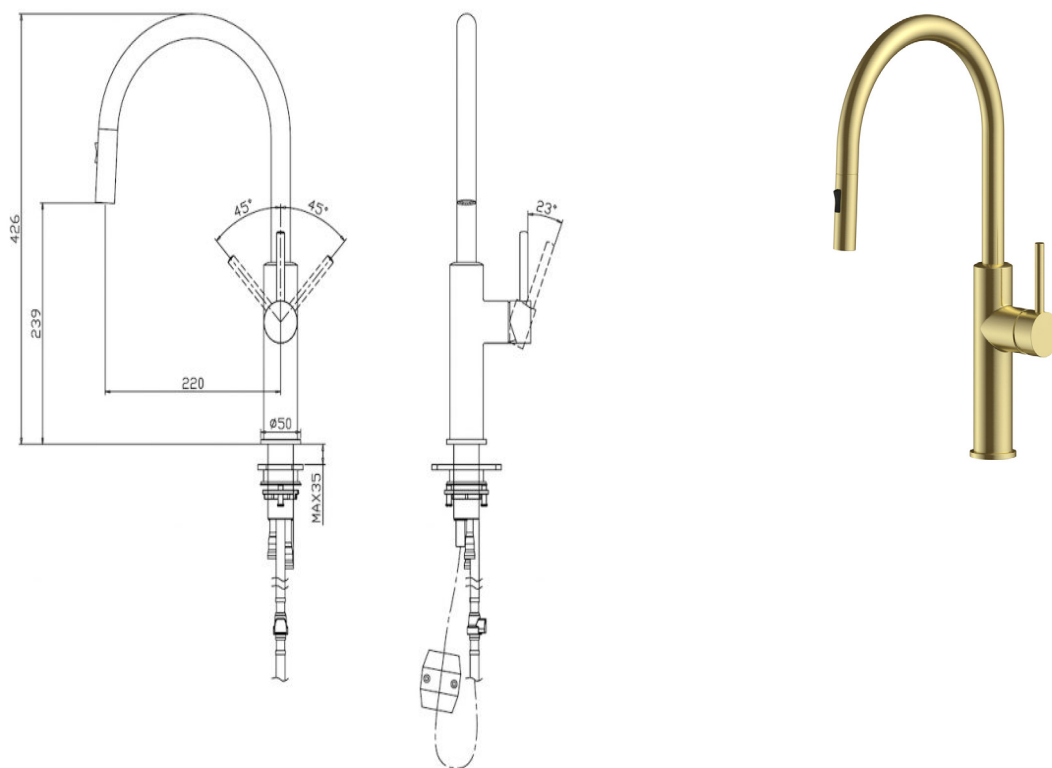

Halo Pull-Out Sink Mixer

Brushed Brass

Product Specifications

Code	HALO-BB-02
Barcode	9339897008709
Finish	Brushed Brass
Material	304 Stainless Steel
Cartridge	35mm
With Magnetic Docking System	

Mixer Hole	ø35mm
WELS Rating	6 Star
WELS Reg No	T40481
WELS L/MIN	4.5L /Min

Strengthening Plate Included For Mixer Stability On All Sinks

Experience, *the difference.*

LINSOL.COM.AU

☎ 1300 546 765

@ info@linsol.com.au

✉ PO Box 88, Coniston NSW 2500

Warranty is for domestic use only. All information is correct as at time of writing. The actual product may vary slightly and sizes may be scaled up or down