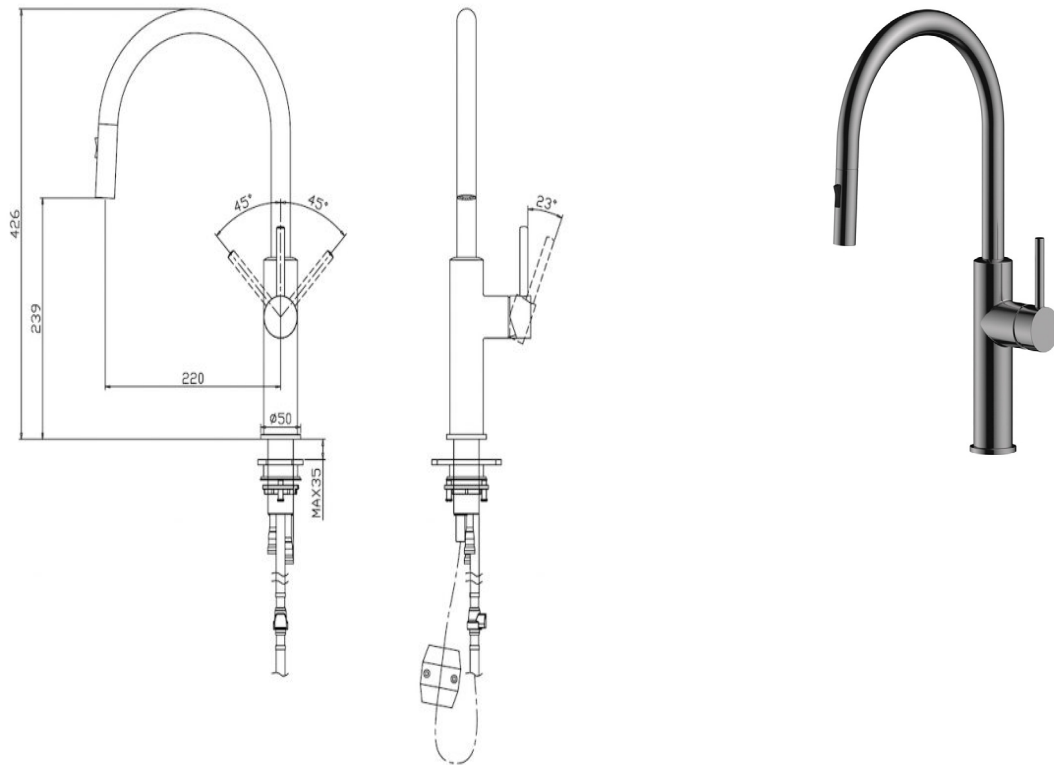

Halo Pull-Out Sink Mixer

Gunmetal

Product Specifications

Code	HALO-GM-02
Barcode	9339897008716
Finish	Gunmetal
Material	304 Stainless Steel
Cartridge	35mm
With Magnetic Docking System	

Mixer Hole	ø35mm
WELS Rating	6 Star
WELS Reg No	T40481
WELS L/MIN	4.5L /Min

Strengthening Plate Included For Mixer Stability On All Sinks

Experience, *the difference.*

LINSOL.COM.AU

☎ 1300 546 765

@ info@linsol.com.au

✉ PO Box 88, Coniston NSW 2500

Warranty is for domestic use only. All information is correct as at time of writing. The actual product may vary slightly and sizes may be scaled up or down