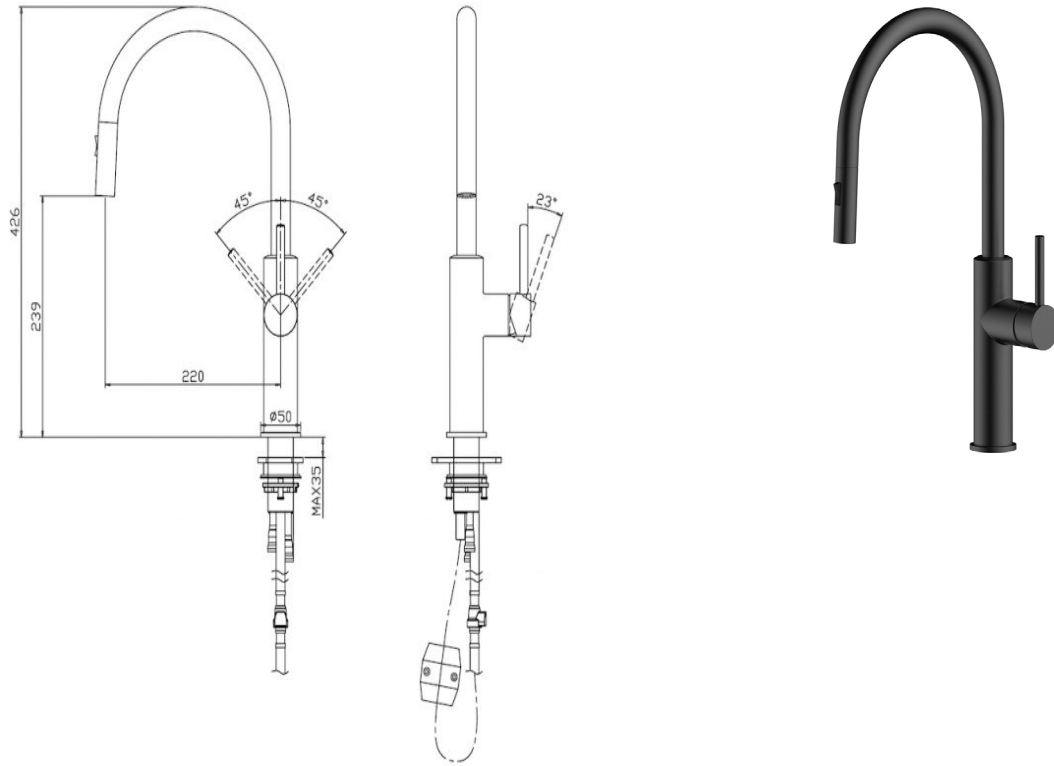

Halo Pull-Out Sink Mixer

Matte Black

Product Specifications

Code	HALO-MB-02
Barcode	9339897008723
Finish	Matte Black
Material	304 Stainless Steel
Cartridge	35mm
With Magnetic Docking System	

Mixer Hole	Ø35mm
WELS Rating	6 Star
WELS Reg No	T40481
WELS L/MIN	4.5L /Min

Strengthening Plate Included For Mixer Stability On All Sinks

Experience, *the difference.*

LINSOL.COM.AU

☎ 1300 546 765

@ info@linsol.com.au

✉ PO Box 88, Coniston NSW 2500

Warranty is for domestic use only. All information is correct as at time of writing. The actual product may vary slightly and sizes may be scaled up or down