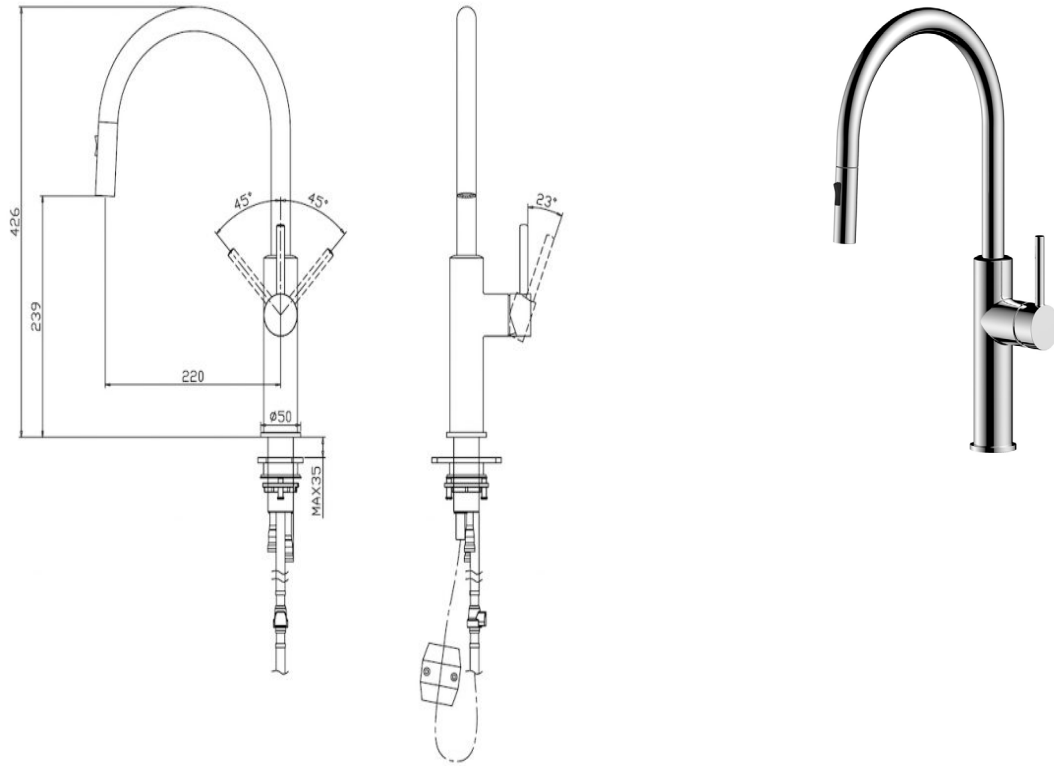

Halo Pull-Out Sink Mixer

Chrome

Product Specifications

Code	HALO-MP-02
Barcode	9339897008693
Finish	Chrome
Material	304 Stainless Steel
Cartridge	35mm
With Magnetic Docking System	

Mixer Hole	Ø35mm
WELS Rating	6 Star
WELS Reg No	T40481
WELS L/MIN	4.5L /Min

Strengthening Plate Included For Mixer Stability On All Sinks

Experience, *the difference.*

LINSOL.COM.AU

☎ 1300 546 765

@ info@linsol.com.au

✉ PO Box 88, Coniston NSW 2500

Warranty is for domestic use only. All information is correct as at time of writing. The actual product may vary slightly and sizes may be scaled up or down