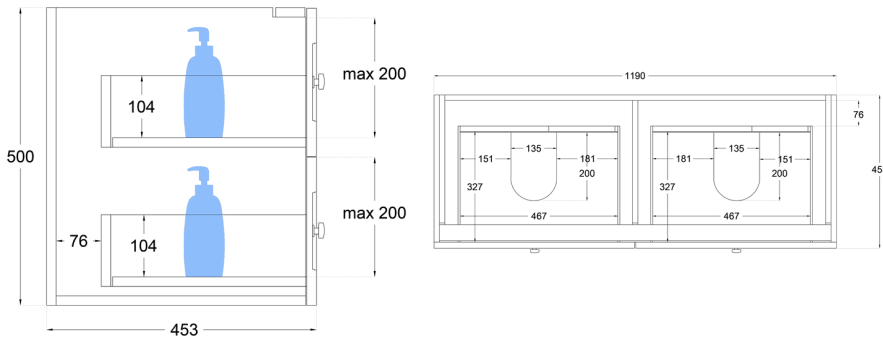

# Heritage Shaker 1200mm Double Bowl Wall Hung Vanity

## Product Specifications

Code	HER-1200-4DRW-DB-SW
Style	Shaker
Size	1200 x 500 x 460(D)mm
No. of Drawers	4
Material	Polyurethane / White Melamine
Format	Double Bowl
Stone	Pure White Inc