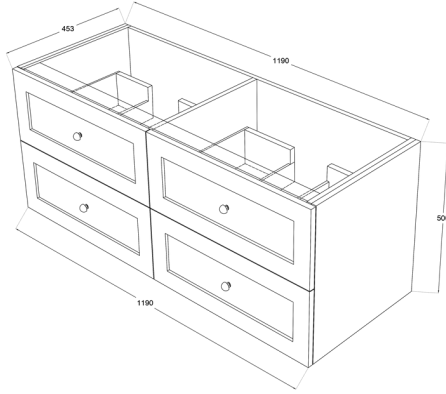

# Heritage Shaker 1200mm Double Bowl Wall Hung Vanity

## Product Specifications

Code	HER-1200-4DRW-DB-SW
Style	Shaker
Size	1200 x 500 x 460(D)mm
No. of Drawers	4
Material	Polyurethane / White Melamine
Format	Double Bowl
Stone	Pure White Inc