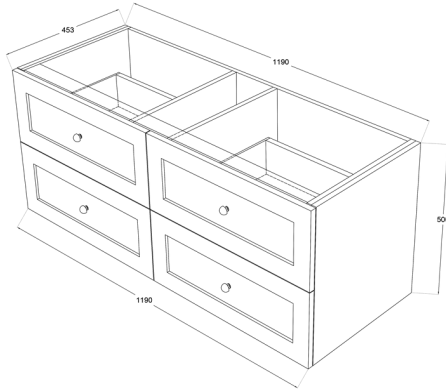

Heritage Shaker 1200mm Single Bowl Wall Hung Vanity

Product Specifications

Code	HER-1200-4DRW-SB-SW
Style	Shaker
Size	1200 x 500 x 460(D)mm
No. of Drawers	4
Material	Polyurethane / White Melamine
Format	Single Bowl
Stone	Pure White Inc