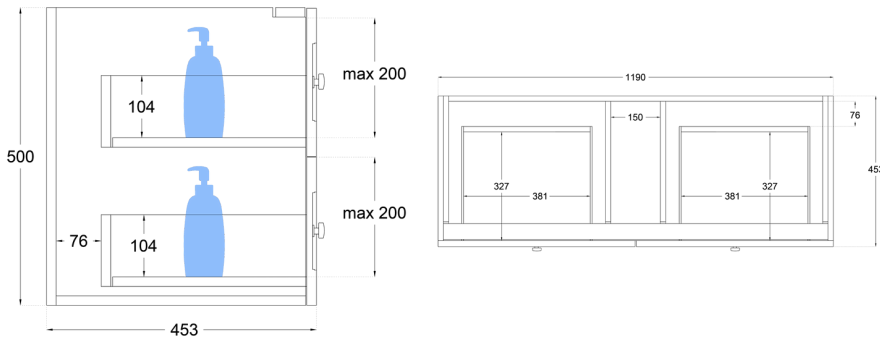

Heritage Shaker 1200mm Single Bowl Wall Hung Vanity

Product Specifications

Code	HER-1200-4DRW-SB-SW
Style	Shaker
Size	1200 x 500 x 460(D)mm
No. of Drawers	4
Material	Polyurethane / White Melamine
Format	Single Bowl
Stone	Pure White Inc