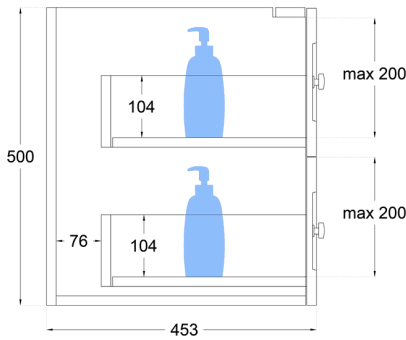

# Heritage Shaker 1500mm Double Bowl Wall Hung Vanity

## Product Specifications

Code	HER-1500-4DRW-DB-SW
Style	Shaker
Size	1500 x 500 x 460(D)mm
No. of Drawers	4
Material	Polyurethane / White Melamine
Format	Double Bowl
Stone	Pure White Inc