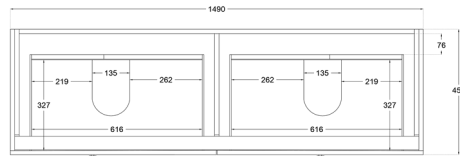

## Product Specifications

Code	HER-1500-4DRW-DB-SW
Style	Shaker
Size	1500 x 500 x 460(D)mm
No. of Drawers	4
Material	Polyurethane / White Melamine
Format	Double Bowl
Stone	Pure White Inc