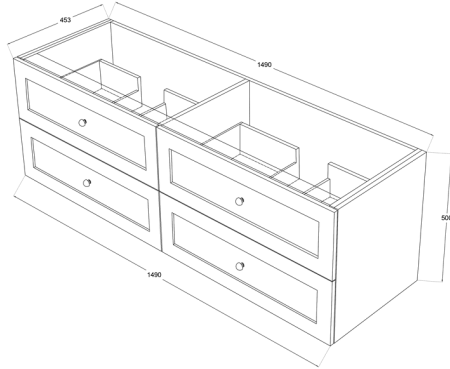

# Heritage Shaker 1500mm Double Bowl Wall Hung Vanity

## Product Specifications

Code	HER-1500-4DRW-DB-SW
Style	Shaker
Size	1500 x 500 x 460(D)mm
No. of Drawers	4
Material	Polyurethane / White Melamine
Format	Double Bowl
Stone	Pure White Inc