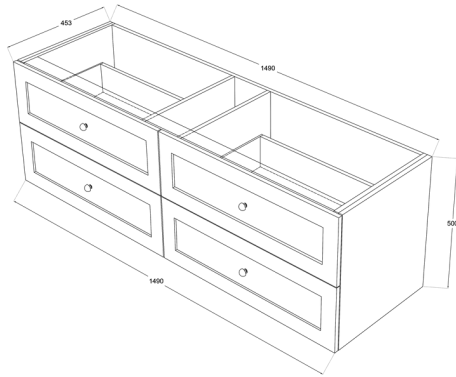

# Heritage Shaker 1500mm Single Bowl Wall Hung Vanity

## Product Specifications

Code	HER-1500-4DRW-SB-SW
Style	Shaker
Size	1500 x 500 x 460(D)mm
No. of Drawers	4
Material	Polyurethane / White Melamine
Format	Single Bowl
Stone	Pure White Inc