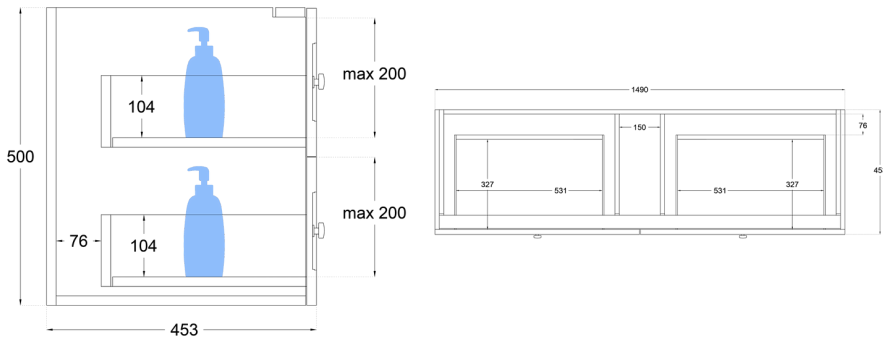

# Heritage Shaker 1500mm Single Bowl Wall Hung Vanity

## Product Specifications

Code	HER-1500-4DRW-SB-SW
Style	Shaker
Size	1500 x 500 x 460(D)mm
No. of Drawers	4
Material	Polyurethane / White Melamine
Format	Single Bowl
Stone	Pure White Inc