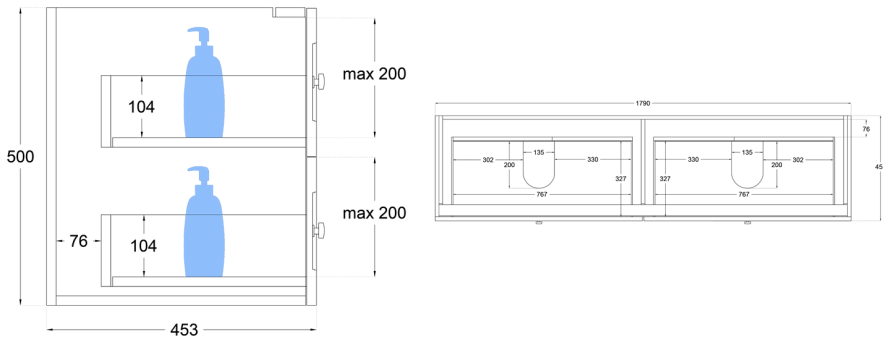

# Heritage Shaker 1800mm Double Bowl Wall Hung Vanity

## Product Specifications

Code	HER-1800-4DRW-DB-SW
Style	Shaker
Size	1800 x 500 x 460(D)mm
No. of Drawers	4
Material	Polyurethane / White Melamine
Format	Double Bowl
Stone	Pure White Inc