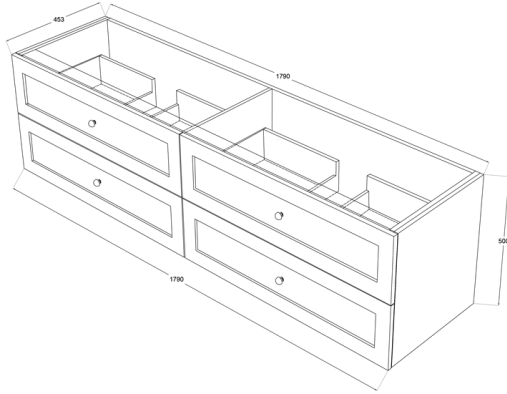

# Heritage Shaker 1800mm Double Bowl Wall Hung Vanity

## Product Specifications

Code	HER-1800-4DRW-DB-SW
Style	Shaker
Size	1800 x 500 x 460(D)mm
No. of Drawers	4
Material	Polyurethane / White Melamine
Format	Double Bowl
Stone	Pure White Inc