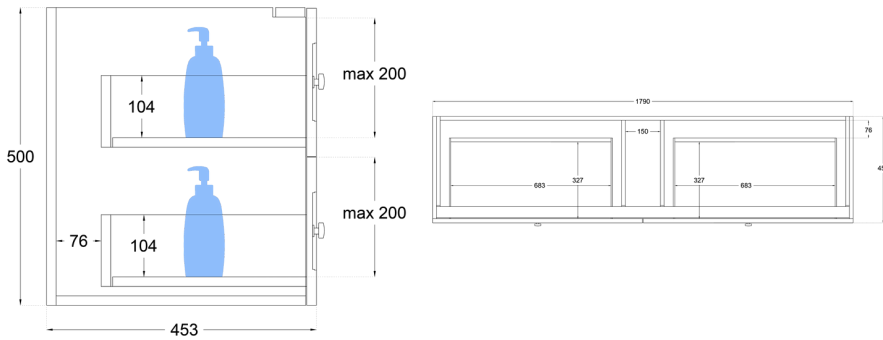

# Heritage Shaker 1800mm Single Bowl Wall Hung Vanity

## Product Specifications

Code	HER-1800-4DRW-SB-SW
Style	Shaker
Size	1800 x 500 x 460(D)mm
No. of Drawers	4
Material	Polyurethane / White Melamine
Format	Single Bowl
Stone	Pure White Inc