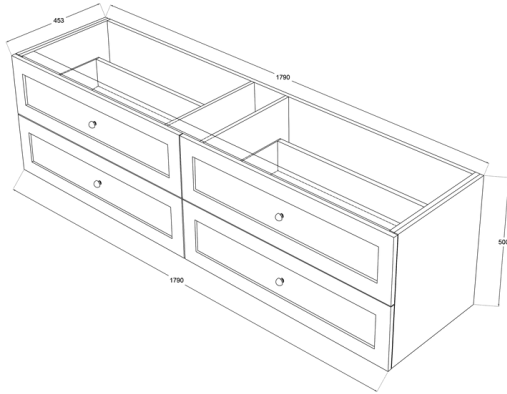

# Heritage Shaker 1800mm Single Bowl Wall Hung Vanity

## Product Specifications

Code	HER-1800-4DRW-SB-SW
Style	Shaker
Size	1800 x 500 x 460(D)mm
No. of Drawers	4
Material	Polyurethane / White Melamine
Format	Single Bowl
Stone	Pure White Inc