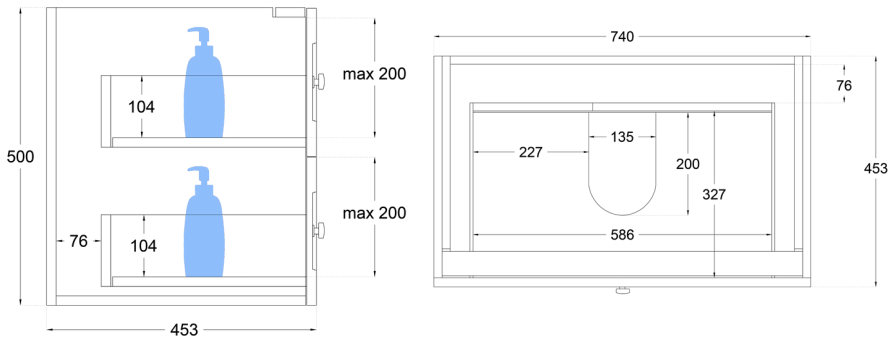

Heritage Shaker 750mm Wall Hung Vanity

Product Specifications

Code	HER-750-2DRW-SW
Style	Shaker
Size	750 x 500 x 460(D)mm
No. of Drawers	2
Material	Polyurethane / White Melamine
Format	Single Bowl
Stone	Pure White Inc