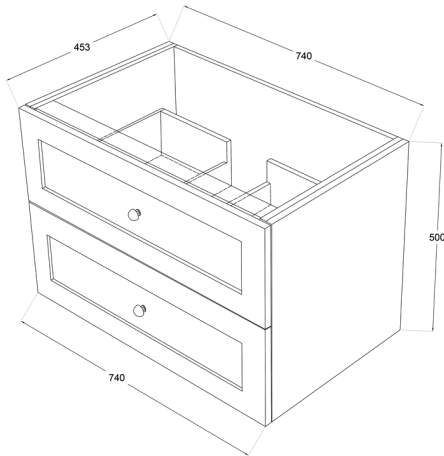

Heritage Shaker 750mm Wall Hung Vanity

Product Specifications

Code	HER-750-2DRW-SW
Style	Shaker
Size	750 x 500 x 460(D)mm
No. of Drawers	2
Material	Polyurethane / White Melamine
Format	Single Bowl
Stone	Pure White Inc