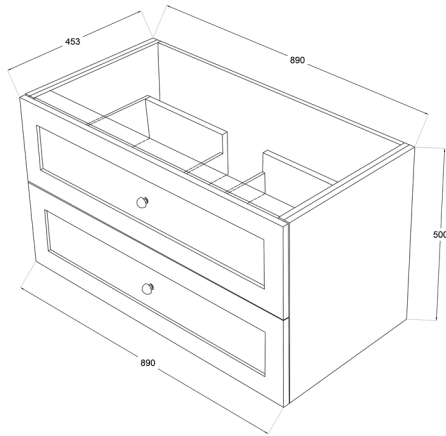

# Heritage Shaker 900mm Wall Hung Vanity

## Product Specifications

Code	HER-900-2DRW-SW
Style	Shaker
Size	900 x 500 x 460(D)mm
No. of Drawers	2
Material	Polyurethane / White Melamine
Format	Single Bowl
Stone	Pure White Inc