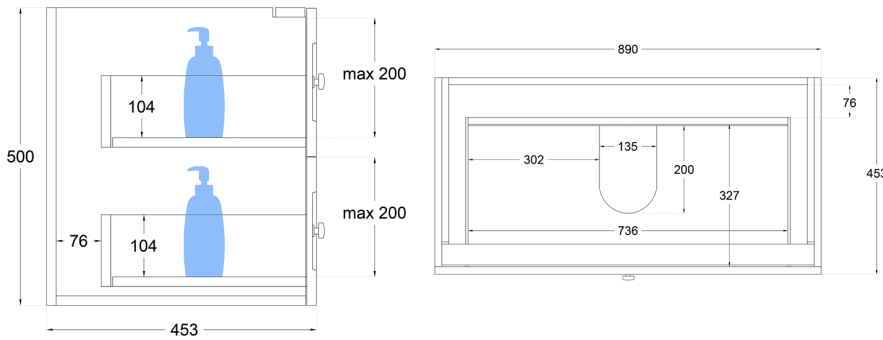

# Heritage Shaker 900mm Wall Hung Vanity

## Product Specifications

Code	HER-900-2DRW-SW
Style	Shaker
Size	900 x 500 x 460(D)mm
No. of Drawers	2
Material	Polyurethane / White Melamine
Format	Single Bowl
Stone	Pure White Inc