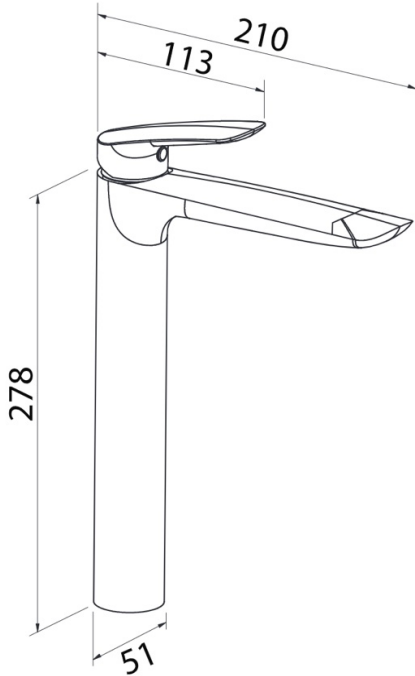

## Product Specifications

Code	HUD-05
Barcode	9339897004862
Material	Brass
Finish	Chrome

Cartridge	35mm
WELS Reg No	T36514
WELS Rating	6 Star
WELS L/Min	4.5L/Min

*Experience, the difference.*

LINSOL.COM.AU