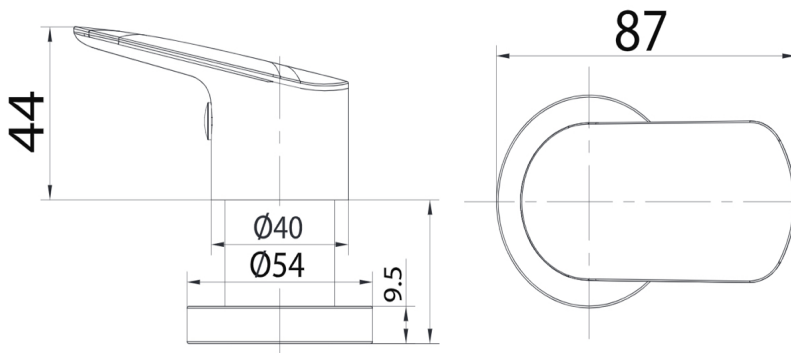

Hudson Wall Top Assemblies

Chrome

Product Specifications

Code HUD-06

Barcode 9339897004879

Material Brass

Finish Chrome

Spindle 1/4 Turn Ceramic Disc