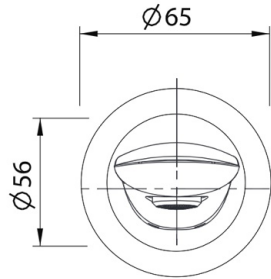

Hudson Bath Spout

Brushed Brass

Product Specifications

Code	HUD-BB-025
Barcode	9339897000369

Material	Brass
Finish	Brushed Brass

Experience, *the difference.*

LINSOL.COM.AU

☎ 1300 546 765