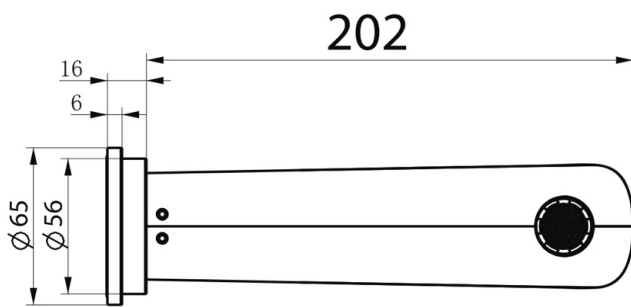

Hudson Bath Spout

Brushed Brass

Product Specifications

Code	HUD-BB-025
Barcode	9339897000369

Material	Brass
Finish	Brushed Brass

Experience, *the difference.*

LINSOL.COM.AU

☎ 1300 546 765