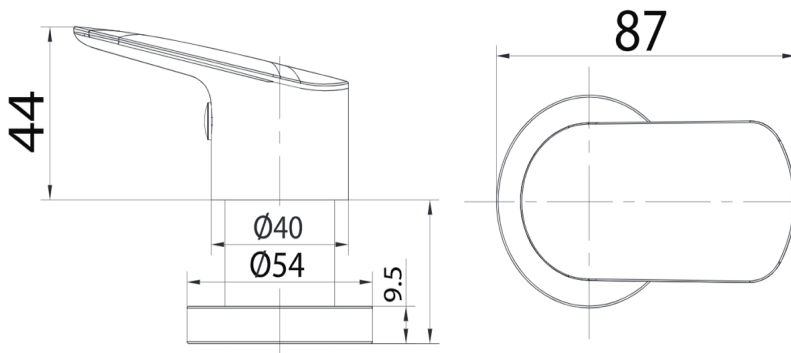

Hudson Wall Top Assemblies

Brushed Brass

Product Specifications

Code	HUD-BB-06
Barcode	9339897000970

Material	Brass
Finish	Brushed Brass
Spindle	1/4 Turn Ceramic Disc

Experience, *the difference.*

LINSOL.COM.AU