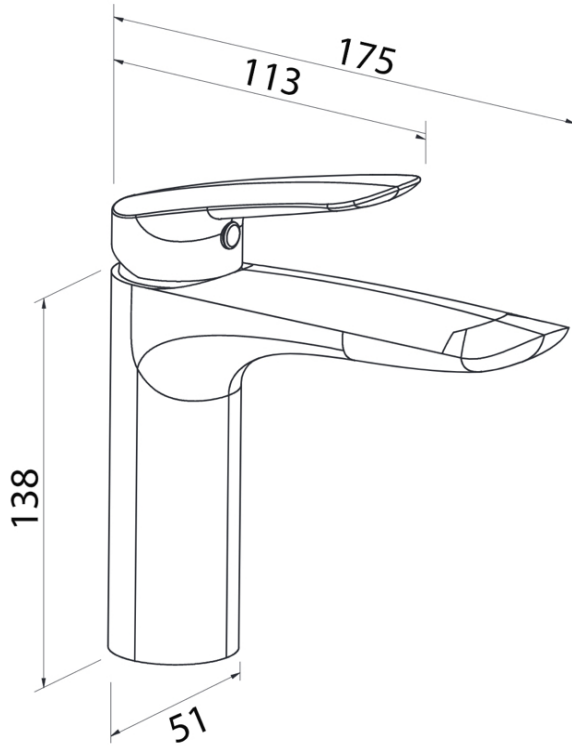

## Product Specifications

|          |               |
|----------|---------------|
| Code     | HUD-MB-01     |
| Barcode  | 9339897005210 |
| Material | Brass         |
| Finish   | Matte Black   |

|             |        |
|-------------|--------|
| Cartridge   | 35mm   |
| WELS Reg No | T36513 |
| WELS Rating | 5 Star |
| WELS L/Min  | 6L/Min |