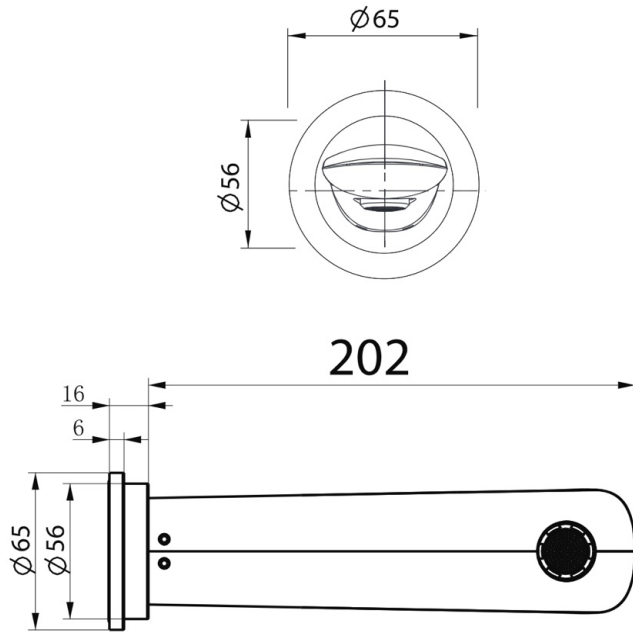

Hudson Bath Spout

Matte Black

Product Specifications

Code HUD-MB-025

Barcode 9339897005234

Material Brass

Finish Matte Black

Experience, *the difference.*