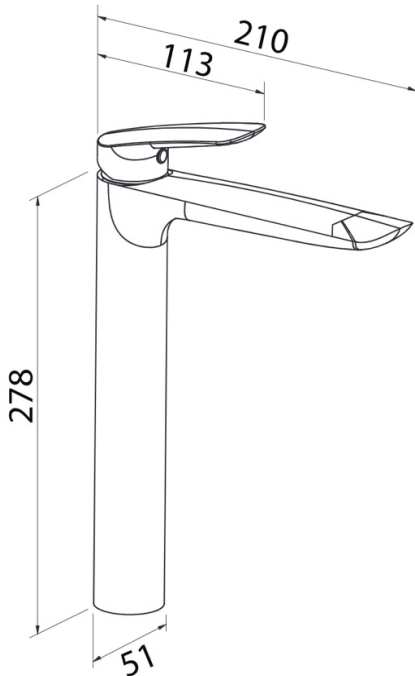

Hudson Tall Basin Mixer

Matte Black

Product Specifications

Code	HUD-MB-05
Barcode	9339897005265
Material	Brass
Finish	Matte Black

Cartridge	35mm
WELS Reg No	T36514
WELS Rating	6 Star
WELS L/Min	4.5L/Min

Experience, the difference.