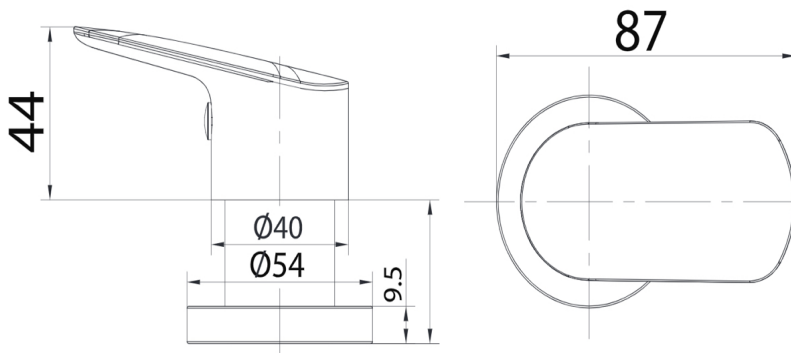

Hudson Wall Top Assemblies

Matte Black

Product Specifications

Code HUD-MB-06

Barcode 9339897005272

Material Brass

Finish Matte Black

Spindle 1/4 Turn Ceramic Disc