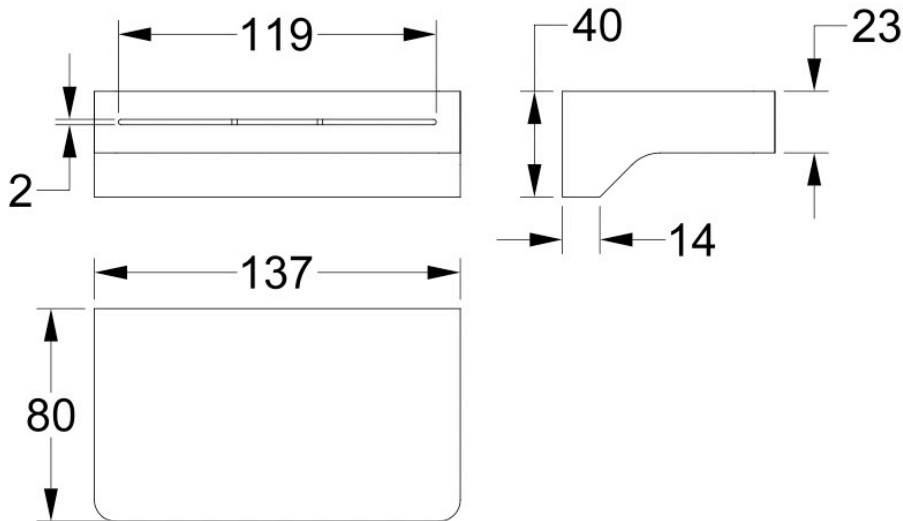

Hugo Waterfall Spout

Brushed Brass

Product Specifications

| | |
|---------|---------------|
| Code | HUG-25W-BB |
| Barcode | 9339897011228 |

| | |
|--------------|----------------|
| Finish | Brushed Brass |
| Material | Low Lead Brass |
| Installation | Push To Fit |