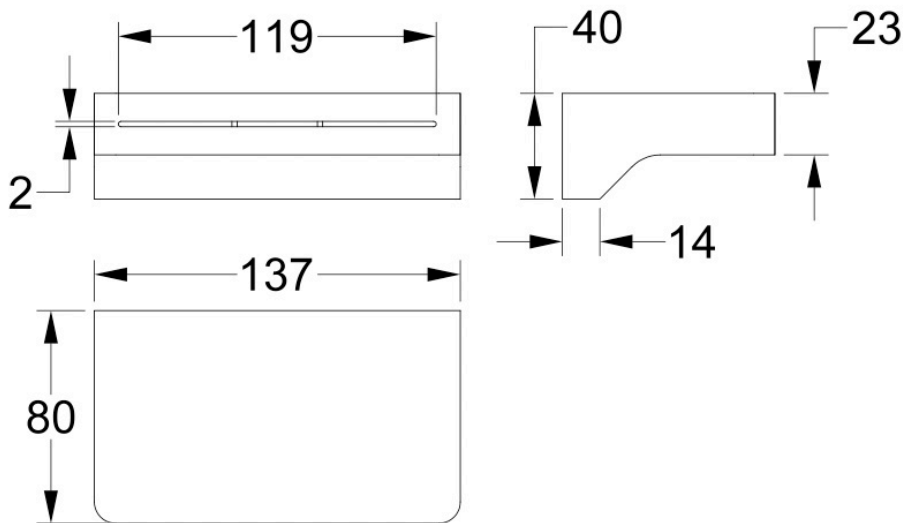

## Product Specifications

Code HUG-25W-BN

Barcode 9339897011211

Finish Brushed Nickel

Material Low Lead Brass

Installation Push To Fit

Experience, *the difference.*

LINSOL.COM.AU