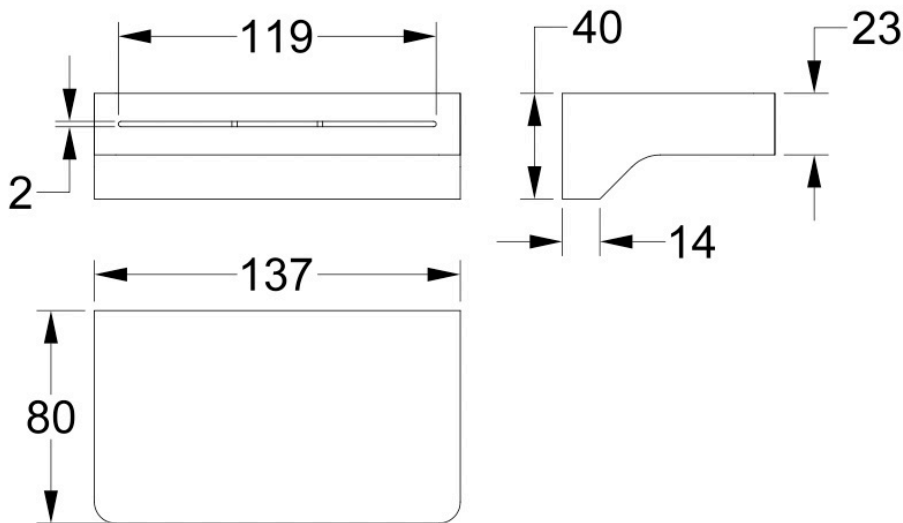

Hugo Waterfall Spout

Chrome

Product Specifications

Code	HUG-25W-CH
Barcode	9339897011198

Finish	Chrome
Material	Low Lead Brass
Installation	Push To Fit

Experience, *the difference.*

LINSOL.COM.AU

☎ 1300 546 765