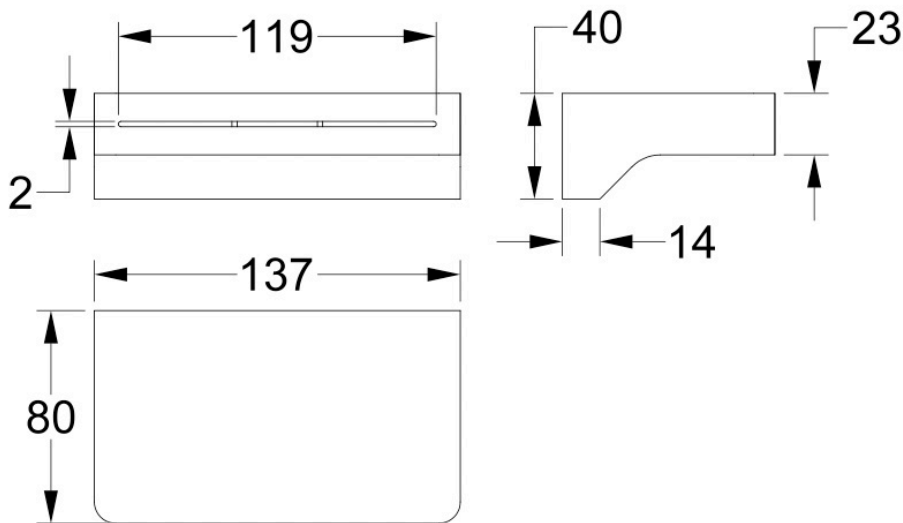

Hugo Waterfall Spout

Matte Black

Product Specifications

Code HUG-25W-MB

Barcode 9339897011204

Finish Matte Black

Material Low Lead Brass

Installation Push To Fit