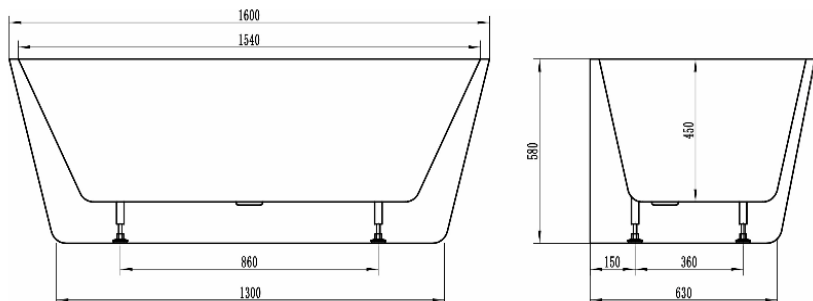

Idalia 1600mm Back To Wall Bath

Gloss White

Product Specifications

Code	IDA-160-BTW-GW	Finish	Gloss White
Material	Sanitary Grade Acrylic	Size	1600 x 750 x 580mm
Stainless Steel Support Frame		40mm Pop-Up Plug & Waste Not Included	
		4x Adjustable Legs	