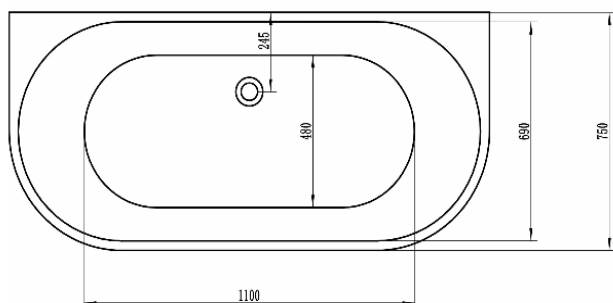

Idalia 1600mm Back To Wall Bath

Gloss White

Product Specifications

Code	IDA-160-BTW-GW	Finish	Gloss White
Material	Sanitary Grade Acrylic	Size	1600 x 750 x 580mm
Stainless Steel Support Frame		40mm Pop-Up Plug & Waste Not Included	
		4x Adjustable Legs	