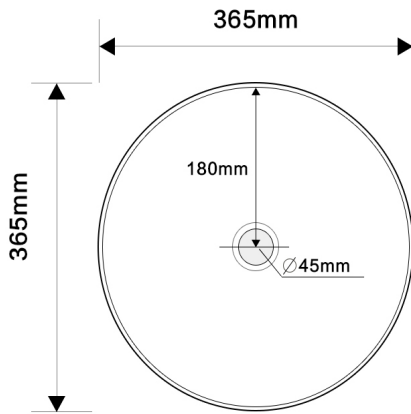

# Infinity Above Counter Basin

Gloss White

## Product Specifications

Code INF-ACB-GW

Barcode 9339897019118

Material Vitreous China

Finish Gloss White

Size 365 x 365 x 125mm(H)

*Experience, the difference.*

LINSOL.COM.AU