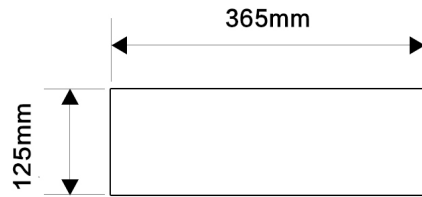

## Product Specifications

Code INF-ACB-GW

Barcode 9339897019118

Material Vitreous China

Finish Gloss White

Size 365 x 365 x 125mm(H)

*Experience, the difference.*

LINSOL.COM.AU