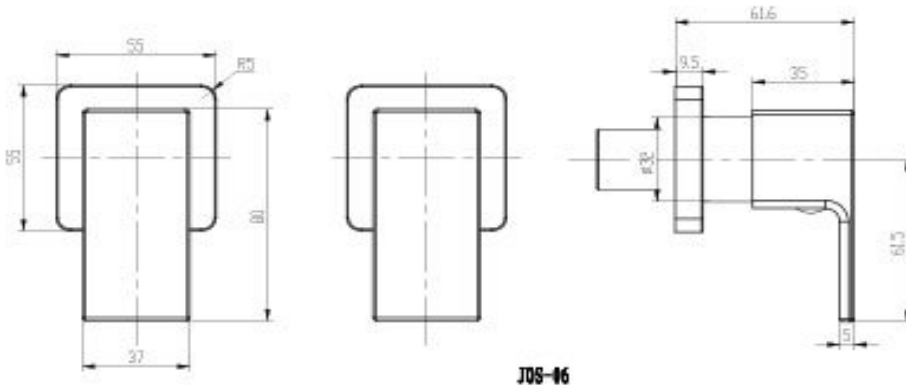

# Joseph Wall Top Assemblies

Chrome

## Product Specifications

Code	JOS-06
Barcode	9339897004176
Material	Brass

Finish	Chrome
Spindle	1/4 Turn Ceramic Disc

Experience, *the difference.*

LINSOL.COM.AU

☎ 1300 546 765

@ info@linsol.com.au

✉ PO Box 88, Coniston NSW 2500