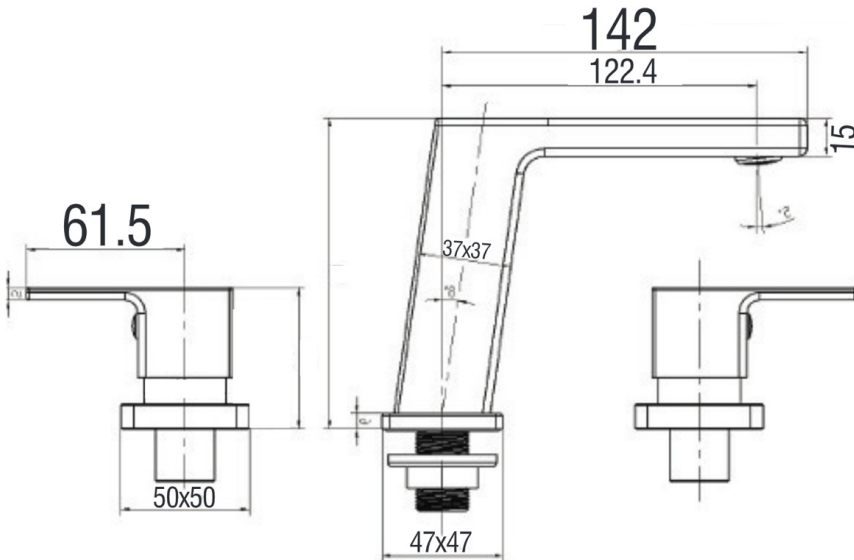

Joseph Basin Set

Matte Black

Product Specifications

Code	JOS-MB-02
Barcode	9339897007122
Material	Brass
Finish	Matte Black

Spindle	1/4 Ceramic Disc
WELS Reg No	T16898
WELS Rating	5 Star
WELS L/Min	6L /Min