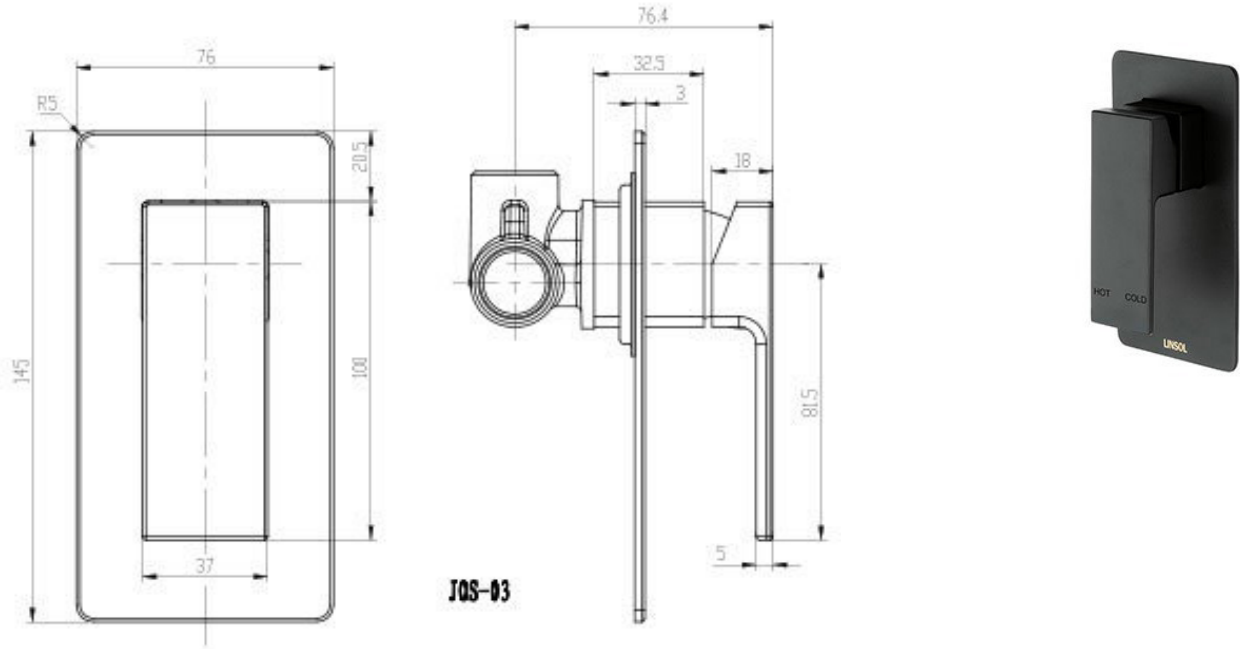

Joseph Wall Mixer

Matte Black

Product Specifications

Code	JOS-MB-03
Barcode	9339897004237
Material	Brass

Finish	Matte Black
Cartridge	25mm

Experience, *the difference.*

LINSOL.COM.AU

☎ 1300 546 765