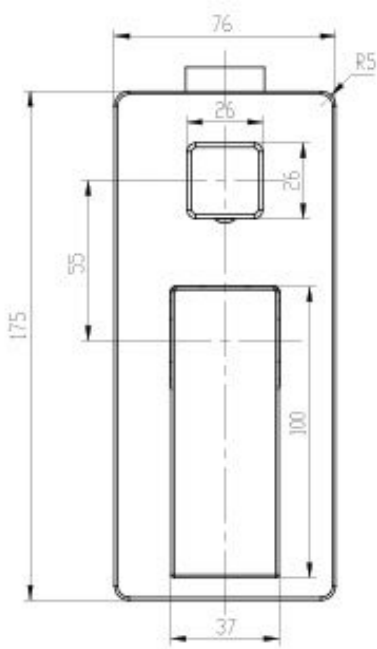

Joseph Wall Mixer with Divertor

Matte Black

JOS-04