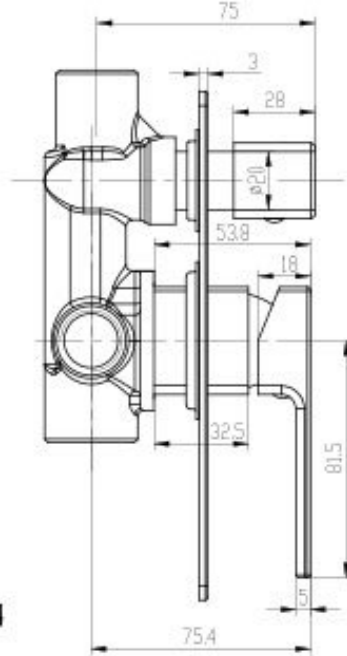

## Product Specifications

Code	JOS-MB-04
Barcode	9339897004244
Material	Brass

Finish	Matte Black
Cartridge	25mm
Spindle	1/2 Ceramic Disc

Experience, *the difference.*

LINSOL.COM.AU

☎ 1300 546 765

@ info@linsol.com.au