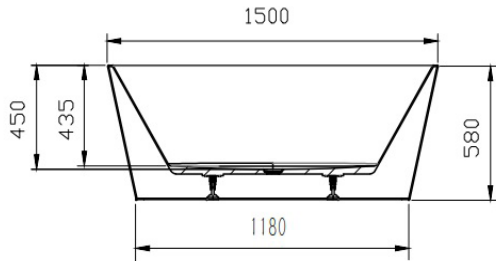

## Product Specifications

Code JS-5775-3-1500

Material Acrylic

Finish Gloss White

Size 1500(L) x 750(W) x 580(D)

Non Overflow

Experience, *the difference.*

LINSOL.COM.AU