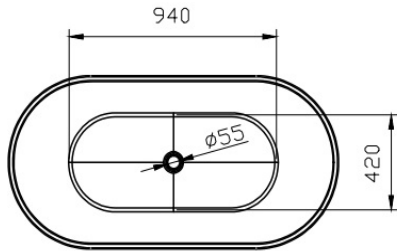

## Product Specifications

Code JS-5775-3-1500

Material Acrylic

Finish Gloss White

Size 1500(L) x 750(W) x 580(D)

Non Overflow

Experience, *the difference.*

LINSOL.COM.AU