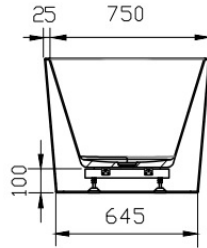

## Product Specifications

Code JS-5775-3-1500

Material Acrylic

Finish Gloss White

Size 1500(L) x 750(W) x 580(D)

Non Overflow

Experience, *the difference.*

LINSOL.COM.AU