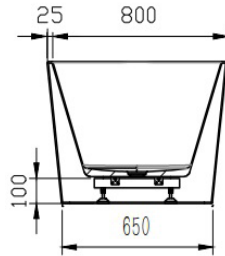

Joseph 1700 Freestanding Bathtub

Gloss White

Product Specifications

Code JS-5776-3-1700

Material Acrylic

Finish Gloss White

Size 1700(L) x 800(W) x 580(D)

Non Overflow