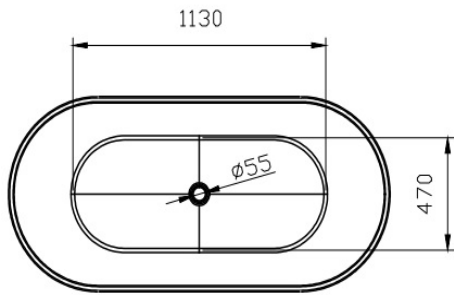

Joseph 1700 Freestanding Bathtub

Gloss White

Product Specifications

Code JS-5776-3-1700

Material Acrylic

Finish Gloss White

Size 1700(L) x 800(W) x 580(D)

Non Overflow