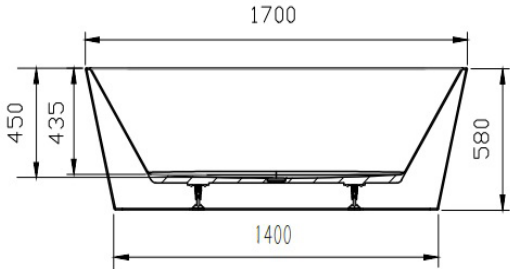

Joseph 1700 Freestanding Bathtub

Gloss White

Product Specifications

Code JS-5776-3-1700

Material Acrylic

Finish Gloss White

Size 1700(L) x 800(W) x 580(D)

Non Overflow