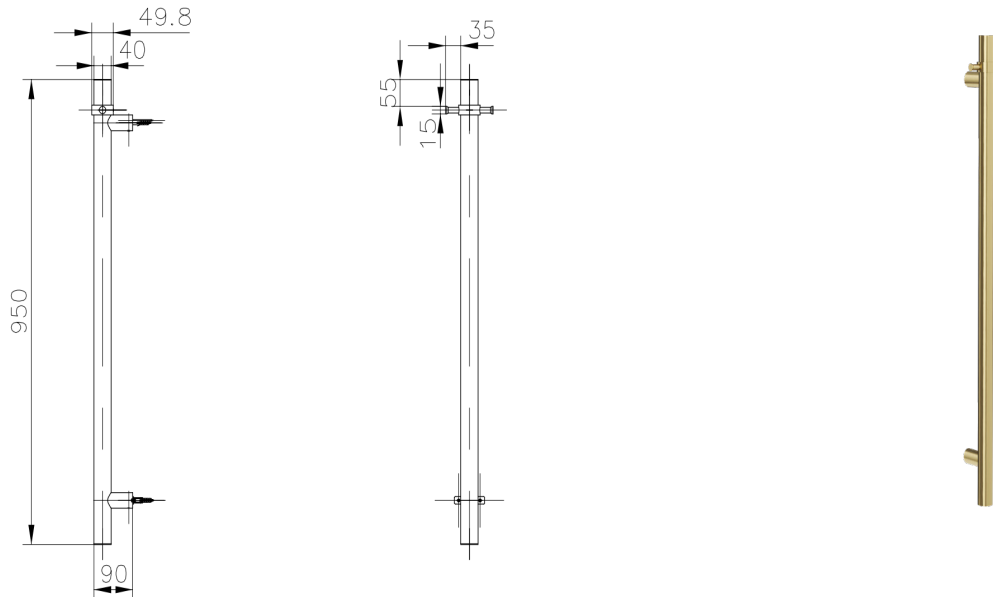

Allegra T-Bar Vertical Heated Towel Rail

Brushed Brass

Product Specifications

Code	JY-12V-RVHT-BB
Barcode	9339897019811
Material	Stainless Steel
Finish	Brushed Brass
Watts	52

Working Temp	55° (+/-5°)
Size	950(H) x 90(W) x 40ø(D)
IP	55
Volts	240 AC
Wiring	Hard Wire Only