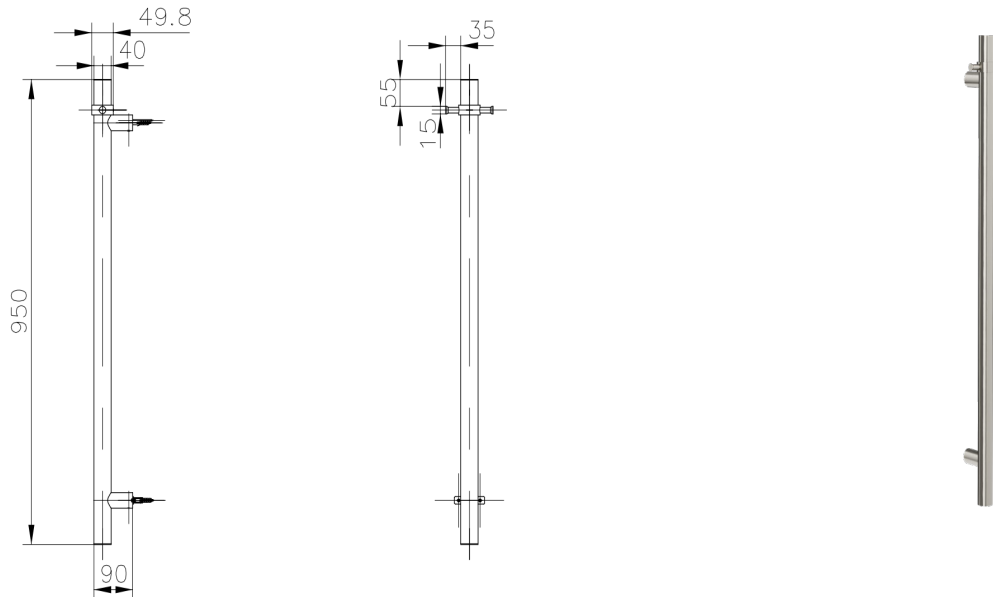

Allegra T-Bar Vertical Heated Towel Rail

Brushed Nickel

Product Specifications

Code	JY-12V-RVHT-BN
Barcode	9339897019866
Material	Stainless Steel
Finish	Brushed Nickel
Watts	52

Working Temp	55° (+/-5°)
Size	950(H) x 90(W) x 40ø(D)
IP	55
Volts	240 AC
Wiring	Hard Wire Only