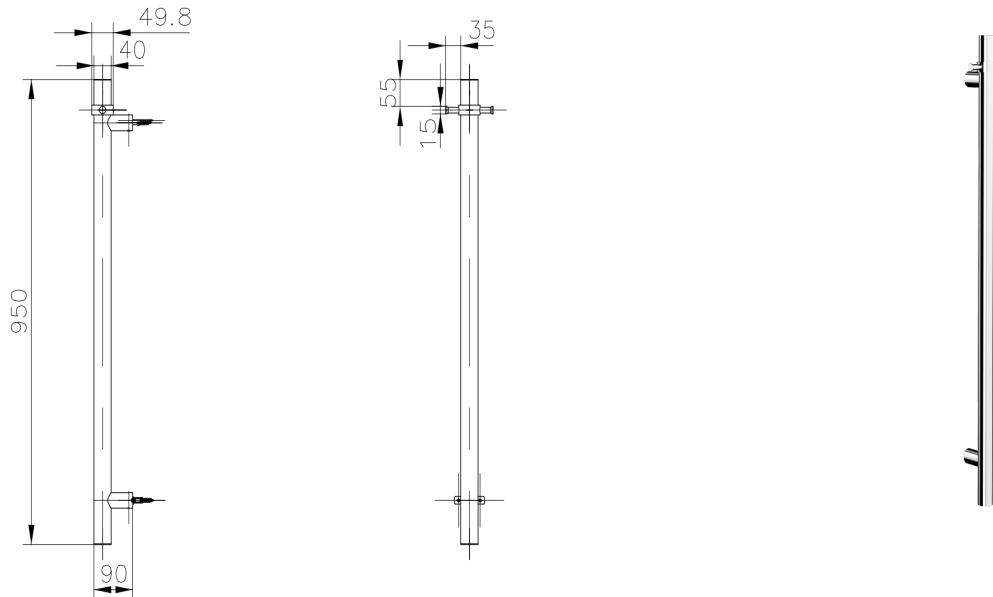

Allegra T-Bar Vertical Heated Towel Rail

Chrome

Product Specifications

| | | | |
|----------|-----------------|----------------------|-------------------------|
| Code | JY-12V-RVHT-CH | Working Temp | 55° (+/-5°) |
| Barcode | 9339897019859 | Size | 950(H) x 90(W) x 40ø(D) |
| Material | Stainless Steel | IP | 55 |
| Finish | Chrome | Volts | 240 AC |
| Watts | 52 | Wiring | Hard Wire Only |
| | | Transformer Included | |