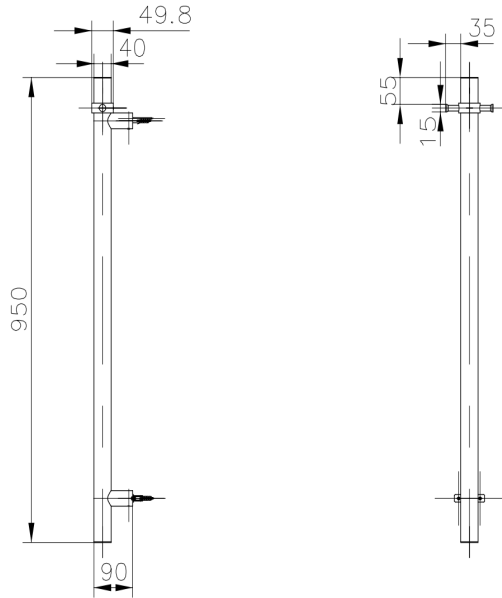

Allegra T-Bar Vertical Heated Towel Rail

Matte Black

Product Specifications

Code	JY-12V-RVHT-MB
Barcode	9339897019873
Material	Stainless Steel
Finish	Matte Black
Watts	64

Working Temp	55° (+/-5°)
Size	950(H) x 90(W) x 40ø(D)
IP	55
Volts	240 AC
Wiring	Hard Wire Only