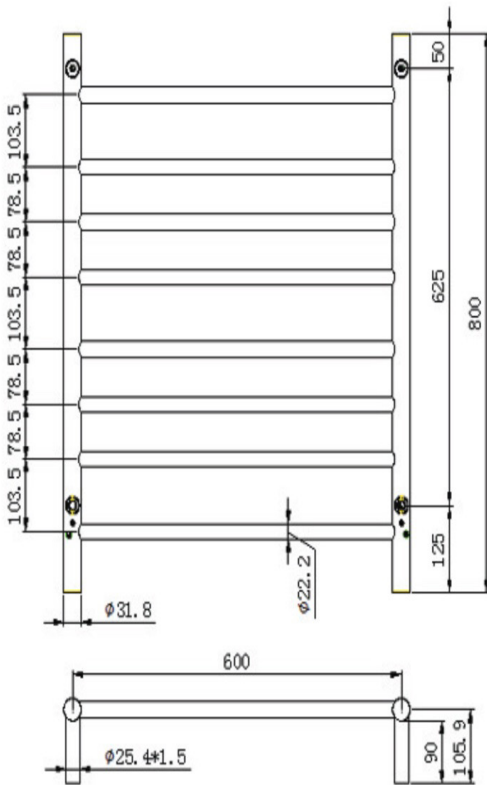

Allegra 8 Bar Heated Towel Rail

Chrome

* Plug in or Hard Wire

Product Specifications

Code	JY-3312-CH	IP: 55	
Barcode	9339897000017	Volts	240 AC
Material	Stainless Steel	Size	800(H) x 600(W) x 110(D)
Finish	Chrome	Wiring	Dual Hard Wire or Plug In
Watts	75	Working Temp	55° (+/- 5°)