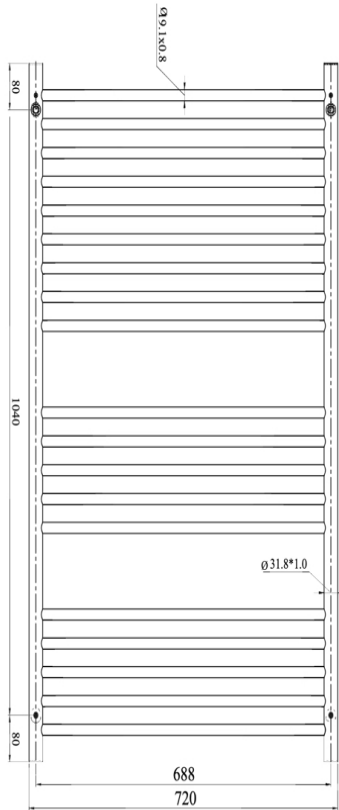

Allegra 19 Bar Wide Heated Towel Rail

Brushed Nickel

* Plug in or Hard Wire

Product Specifications

Code	JY-3319WIDE-BN	IP: 55	
Barcode	9339897007436	Volts	240 AC
Material	Stainless Steel	Size	1200(H) x 720(W) x 110(D)
Finish	Brushed Nickel	Wiring	Dual Hard Wire or Plug In
Watts	230	Working Temp	55° (+/- 5°)