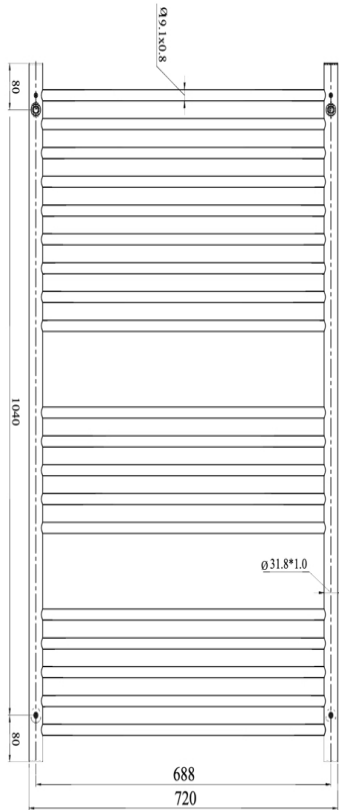

Allegra 19 Bar Wide Heated Towel Rail

Gunmetal

* Plug in or Hard Wire

Product Specifications

Code	JY-3319WIDE-GM
Barcode	9339897007450
Material	Stainless Steel
Finish	Gunmetal
Watts	230

IP:	55
Volts	240 AC
Size	1200(H) x 720(W) x 110(D)
Wiring	Dual Hard Wire or Plug In
Working Temp	55° (+/- 5°)